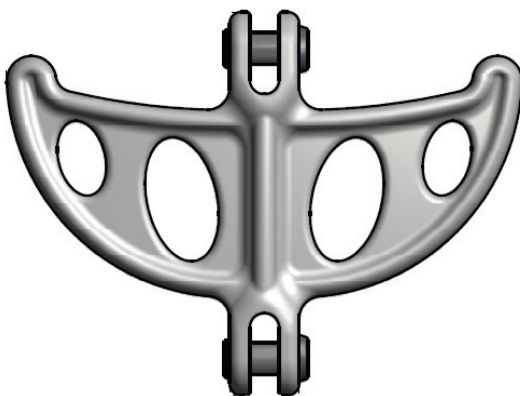

# CHASER STOPPER 76-84MM R4

### 1 OVERVIEW

This image shows:

- Chaser Stopper
- Common Links 76mm & 90mm
- 76mm & 90mm chain
- Permanent Chaser SWL150

### 2 FEATURES

- Either End Will Fit to 76mm and 84mm Common Stud Link Chain
- COC + Manufacturers 3.1 Materials Certificate
- 100% MP Inspected In All High Stress Areas
- 25% US Inspected In High Stress Areas
- Class Witness of Proof Load – DNV, ABS, LR Etc.
- LTM (Long Term Mooring if Required)
- Other Sizes Available On Request