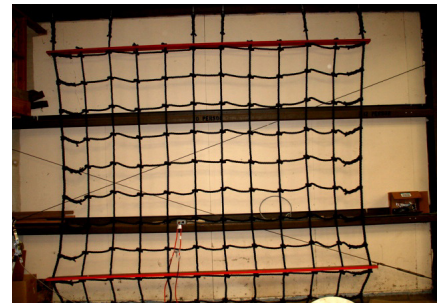

SCRAMBLE NET

LADDERS AND NETS

1 OVERVIEW

This high quality Billy Pugh Scramble Net is fully customisable, making it suitable for a wide variety of potential applications.

2 FEATURES

- Fully Customisable Scramble Net
- Customisation Options:
 - Size of Net (For Example 10" X 40")
 - Mesh Size (14" Is Most Common)
 - Type of Rope (Poly Is Most Common)
 - Size of Rope ($\frac{3}{4}$ " Is Most Common With 1" Borders)
 - Type of Spreader Bar (Oak Is Most Common)
 - Distance between Each Spreader Bar (10ft Is Most Common)